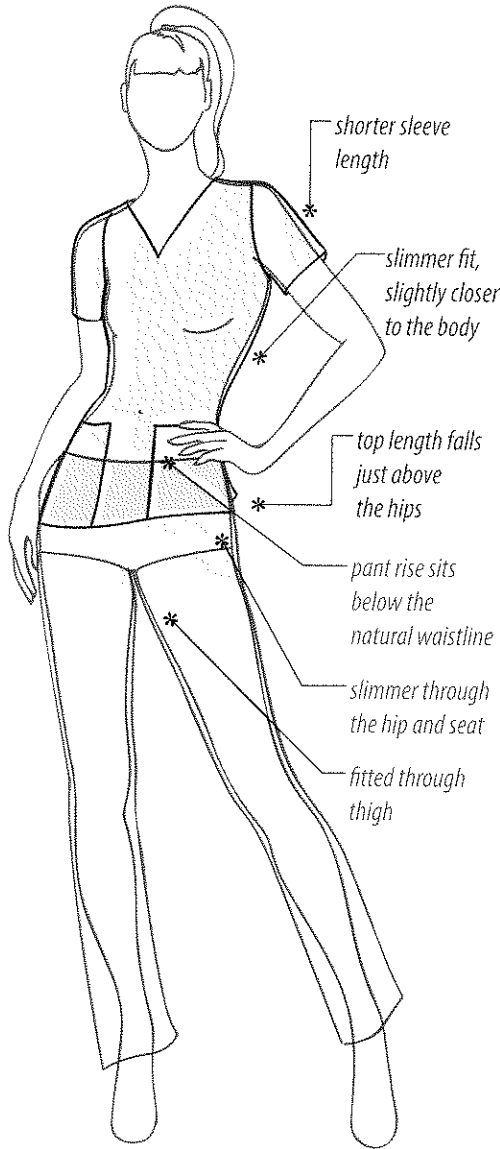

# The WonderWink Fit Difference : EXPECT COMFORT

WonderWink Fit

## WonderWink Fit

	XXS	XS	S	M	L	XL	2X	3X	4X	5X
Ready-to-Wear	0	2-4	6-8	10-12	14-16	18-20	22-24	26-28	30-32	34-36
Bust	30-31	32-33	34-35	36-38	39-42	43-46	47-50	51-54	55-58	59-62
Waist	22-23	24-25	26-27	28-30	31-34	35-38	39-42	43-46	47-50	51-54
Hip	33-34	35-36	36-37	38-40	41-44	45-48	49-52	53-56	59-62	63-66

Inseam: Regular-31", Petite-28-28 1/2", Tall-33"

## Plus Fit

	1X	2X	3X	4X	5X
Ready-to-Wear	16-18	20-22	24-26	28-30	32-34
Bust	44-46	47-50	51-54	55-58	59-63
Waist	36-38	39-42	43-46	47-50	51-55
Hip	46-48	49-52	53-56	57-60	61-64

Inseam: Regular-31", Petite-28 1/2"