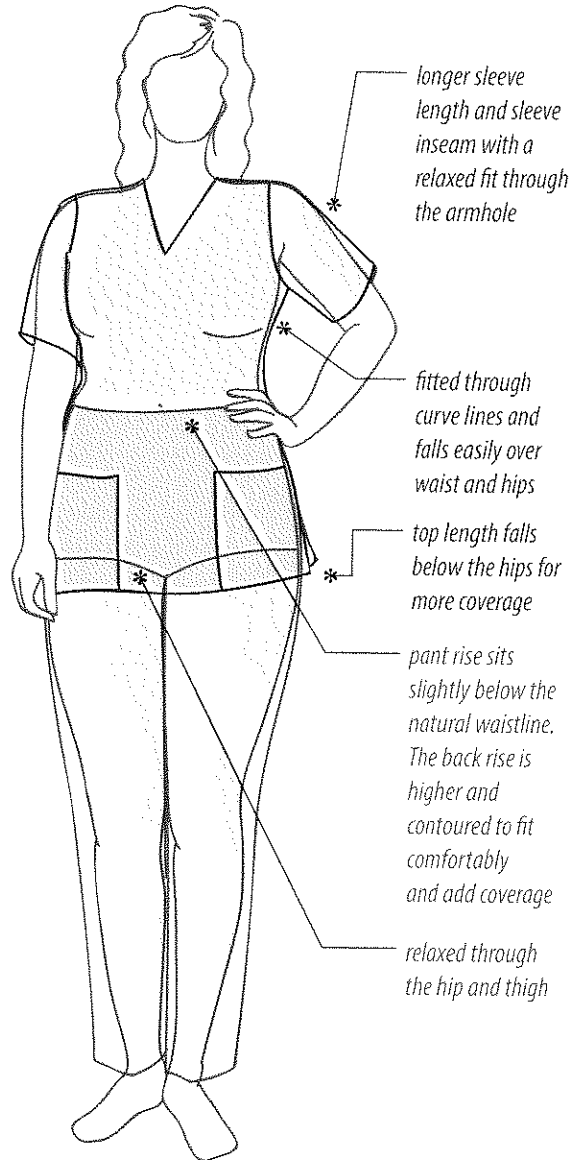

Unisex Fit

	XXS	XS	S	M	L	XL	2X	3X	4X	5X
Chest/Bust	31-32	33-34	35-37	38-40	41-44	45-48	49-52	53-56	57-60	61-64
Waist	23-24	25-26	27-29	30-32	33-36	37-40	41-44	45-48	49-52	53-57
Hip	32-33	34-35	36-38	39-41	42-45	46-49	50-53	54-57	58-61	62-65

Inseam: Regular-31", Petite-28 1/2", Tall-33"

Men's Fit

	XS	S	M	L	XL	2X	3X
Chest	33-35	36-38	39-41	42-45	46-49	50-53	54-57
Waist	24-26	27-29	30-32	33-36	37-40	41-44	45-48
Hip	33-35	36-38	39-41	42-45	46-49	50-53	54-57

Inseam: Regular-31", Tall-34"

Men's Modern Fit

	XS	S	M	L	XL	2X	3X	4X	5X
Chest	33-35	36-38	39-41	42-44	45-47	58-51	52-55	56-59	60-63
Waist	26-28	29-31	32-34	35-37	38-41	42-45	46-49	50-53	54-57
Hip	33-35	36-38	39-41	42-44	45-47	58-51	52-55	56-59	60-63

Inseam: Regular-31", Short-28 1/2" Tall-34"